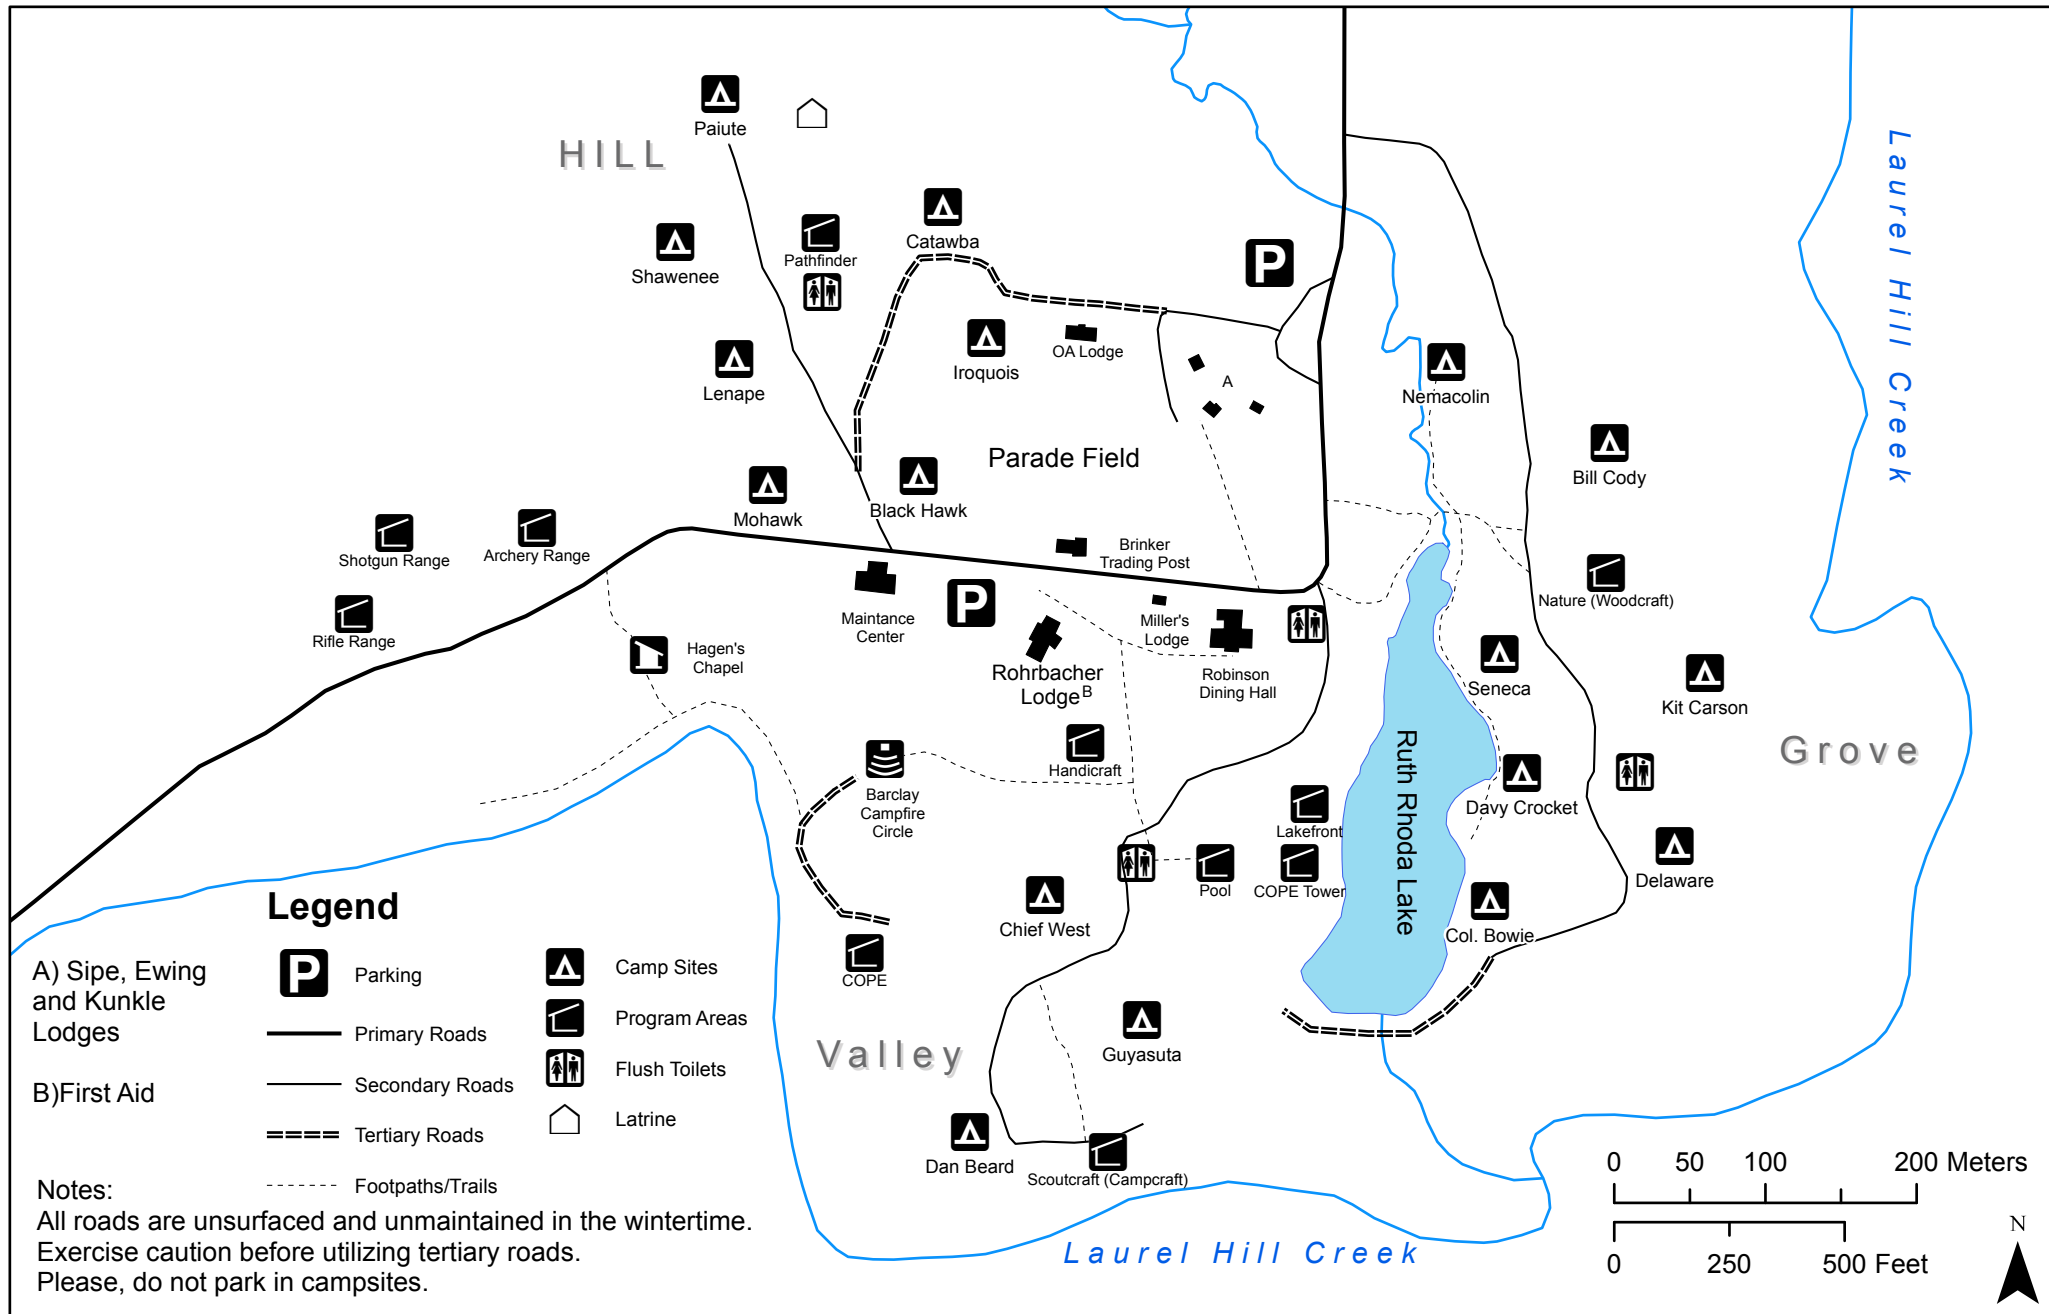

Eberly Scout Reservation - Camp Conestoga

Special thanks to Washington College GIS, Saint Vincent College, and the Westmorland-Fayette Council for technical and logistical support for the creation of this map.

Drawn by: Thomas Fish
June 2015 Revision of the 2014 Map
Summer Camp Version